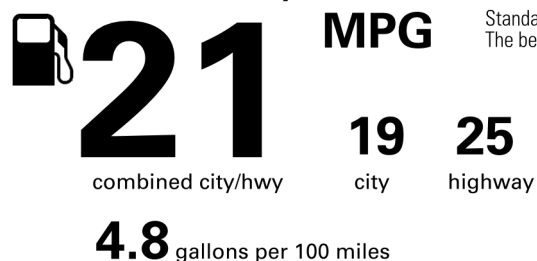

BASE MANUFACTURER'S SUGGESTED RETAIL PRICE \$56,270.00

OPTIONAL EQUIPMENT

FE	50 STATE EMISSIONS	
MR	Power Tilt/Slide Moonroof	850.00
TD	Tow Tech Package - w/ Trailer Reverse Assist (TRA) Control, Digital Display Rearview Mirror	400.00
8F.	Tow Hooks Upgrade - Front - Red	180.00
63.	Floor Mats- All Weather- '4Runner'	248.00
43.	Cargo Lights- Interior D-Pillar	375.00
4F.	Rear Recovery Hook	135.00
V1.	Dash Cam System- Front Integrated	499.00
T7.	Badge Inserts- Rr TOYOTA Matte Black	65.00
T4.	Badge Overlay- Front Emblem Black	65.00
R5.	Cargo Tray- All Weather '4Runner'	140.00
MF.	Mudguards- Fr +Rr Molded Black '4Runner'	175.00
D5.	Door Edge Guards- Front Color Keyed	150.00
BM.	Bodyside Molding- Color Keyed	260.00

Not Original - Copy

Created: 2026-05-29 20:52:03 (UTC)

EPA DOT Fuel Economy and Environment

Gasoline Vehicle

Fuel Economy

You spend \$3,250 more in fuel costs over 5 years compared to the average new vehicle.