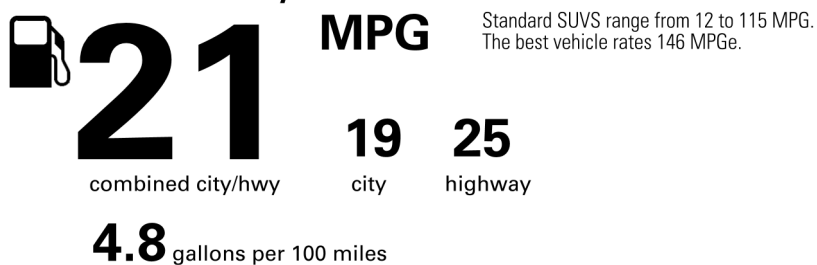

BASE MANUFACTURER'S SUGGESTED RETAIL PRICE \$56,070.00

OPTIONAL EQUIPMENT

FE	50 STATE EMISSIONS	
MR	Power Tilt/Slide Moonroof	850.00
63.	Floor Mats- All Weather- '4Runner'	248.00
T7.	Badge Inserts- Rr TOYOTA Matte Black	65.00
T4.	Badge Overlay- Front Emblem Black	65.00
R5.	Cargo Tray- All Weather '4Runner'	140.00
MF.	Mudguards- Fr +Rr Molded Black '4Runner'	175.00

Not Original - Copy

Created: 2026-03-04 20:10:40 (UTC)

EPA DOT Fuel Economy and Environment

Gasoline Vehicle

Fuel Economy

You spend \$3,250 more in fuel costs over 5 years compared to the average new vehicle.